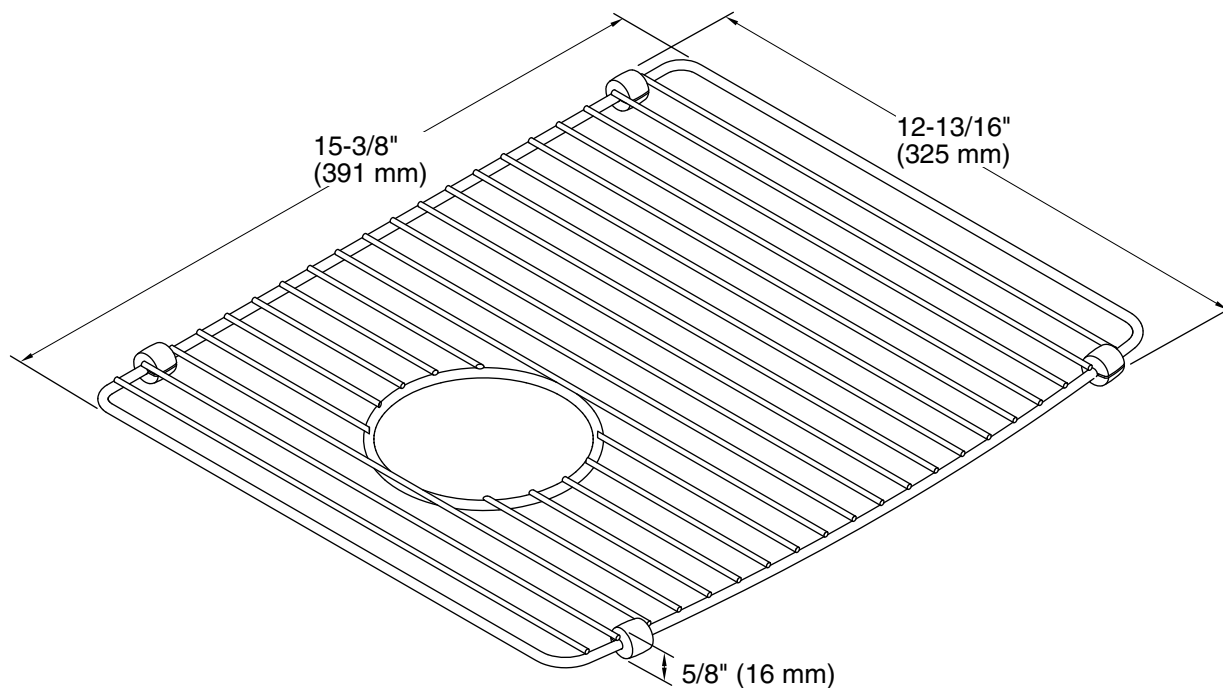

**Deerfield®**  
Left-Bowl Sink Rack  
**K-6121**

**Features**

- Fits in the left bowl of the K-5873 Deerfield kitchen sink.
- Helps protect sink surface from daily wear.
- Reversible design allows rack to fit in either bowl.
- Dishwasher-safe.
- Rubber feet provide added protection.

**Available Colors/Finishes**

*Color tiles intended for reference only.*

Color	Code	Description
	ST	Stainless Steel

**Deerfield®**  
Left-Bowl Sink Rack  
**K-6121**

**Technical Information**

All product dimensions are nominal.